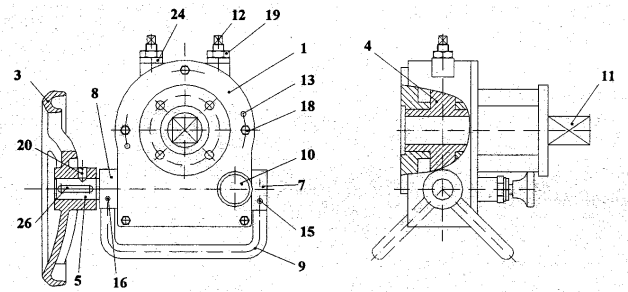

LIMITS OF USE

CONSTRUCTION

N°	Description	Material	Stan.	N°	Descr.	Material	Stan.