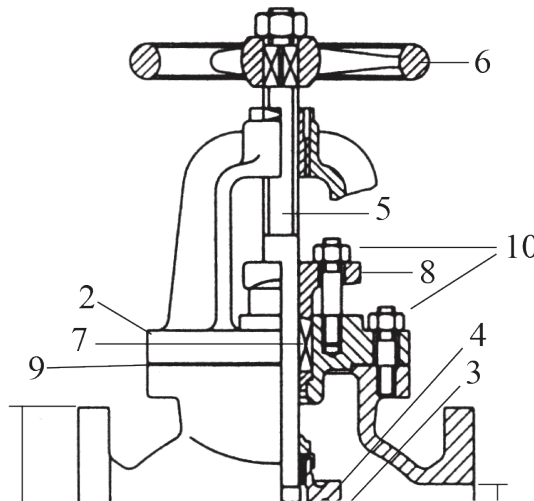

Stop Valve JIS 16K Flange Straight GG25

Model/Ref: F-7309-F-7377

*Partnership.
Without Limits.*

www.lauridsenindustri.com

Stop Valve JIS 16K Flange Straight GG25