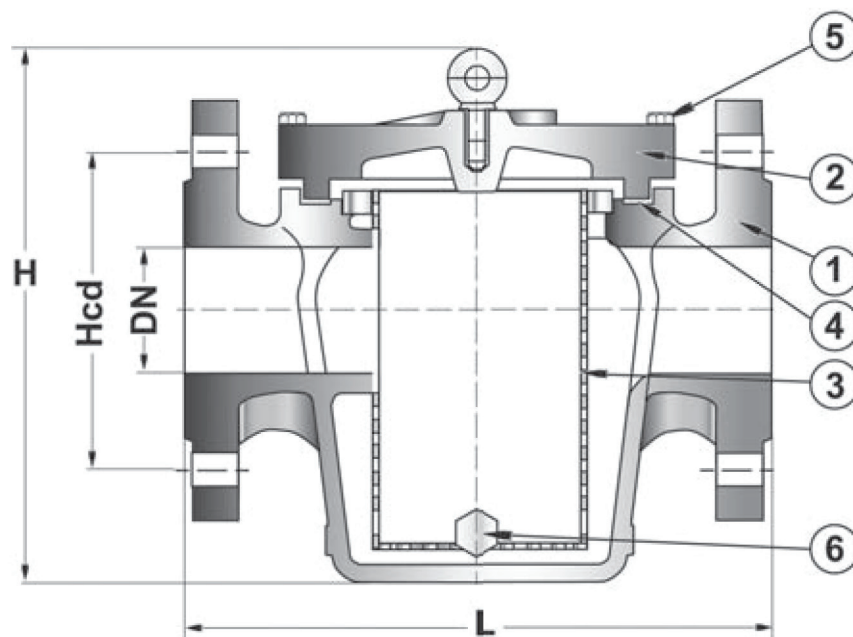

Mudbox PN 4 Flange Straight Bronze

Model/Ref: 482021

*Partnership.
Without Limits.*

www.lauridsenindustri.com

Mudbox PN 4 Flange Straight Bronze

| No | Part | Material |
|----|------------------|-----------------------|
| 1 | Body | Bronze Rg5 |
| 2 | Cover | Bronze Rg5 |
| 3 | Basket | Stainless steel SS316 |
| 4 | Cover sealing | Perbunan-rubber |
| 5 | Stud bolts, nuts | Steel |
| 6 | Drain Plug | Brass |

Variants:

Other mesh-sizes
 With test valve
 Other dimensions/materials on request

Flanges drilled according to PN10

Standard Mesh-size:

DN 40- 65 5x5 mm
 DN 80-500 8x8 mm

| DN | inch | D | n x Ød | Hcd | L | H | Max working-pressure Mpa | | Weight Kg |
|-----|------|-----|--------|-----|---------|------|--------------------------|-------|-----------|
| | | | | | | | Mpa | 80 °C | |
| 40 | 1½" | 150 | 4x18 | 110 | 200 | 205 | 0,4 | | 11,0 |
| 50 | 2" | 165 | 4x18 | 125 | 230 | 225 | 0,4 | | 15,0 |
| 65 | 2½" | 185 | 4x18 | 145 | 290 | 260 | 0,4 | | 21,0 |
| 80 | 3" | 200 | 8x18 | 160 | 310 | 310 | 0,4 | | 27,0 |
| 100 | 4" | 220 | 8x18 | 180 | 350 | 345 | 0,4 | | 37,0 |
| 125 | 5" | 250 | 8x18 | 210 | 400 | 395 | 0,4 | | 50,0 |
| 150 | 6" | 285 | 8x22 | 240 | 480 | 465 | 0,4 | | 71,0 |
| 200 | 8" | 340 | 8x22 | 295 | 600 | 565 | 0,4 | | 122,0 |
| 250 | 10" | 395 | 12x22 | 350 | 600 | 610 | 0,4 | | 148,0 |
| 300 | 12" | 445 | 12x22 | 400 | 600/700 | 675 | 0,4 | | 190,0 |
| 350 | 14" | 505 | 16x22 | 460 | 610 | 790 | 0,4 | | 230,0 |
| 350 | 14" | 505 | 16x22 | 460 | 690/800 | 790 | 0,4 | | 260,0 |
| 400 | 16" | 565 | 16x26 | 515 | 740 | 990 | 0,4 | | 345,0 |
| 450 | 18" | 670 | 16x26 | 565 | 1000 | 1215 | 0,4 | | 662,0 |