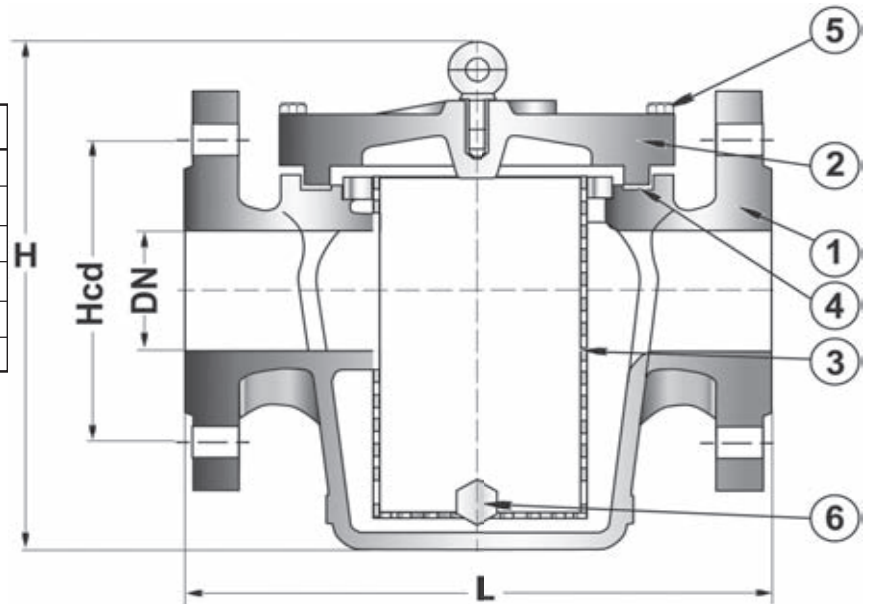

Mudbox PN 4 Flange Straight Bronze

Model/Ref: 482021

*Partnership.
Without Limits.*

www.lauridsenindustri.com

Mudbox PN 4 Flange Straight Bronze

| No | Part | Material |
|----|------------------|-----------------------|
| 1 | Body | Bronze Rg5 |
| 2 | Cover | Bronze Rg5 |
| 3 | Basket | Stainless steel SS316 |
| 4 | Cover sealing | Perbunan-rubber |
| 5 | Stud bolts, nuts | Steel |
| 6 | Drain Plug | Brass |

Variants:

Other mesh-sizes
 With test valve
 Other dimensions/materials on request

Flanges drilled according to PN10

Standard Mesh-size:

DN 40- 65 5x5 mm
 DN 80-500 8x8 mm

| DN | inch | D | n x Ød | Hcd | L | H | Max working-pressure Mpa | | Weight Kg |
|-----|------|-----|--------|-----|---------|------|--------------------------|-------|-----------|
| | | | | | | | Mpa | 80 °C | |
| 40 | 1½" | 150 | 4x18 | 110 | 200 | 205 | 0,4 | | 11,0 |
| 50 | 2" | 165 | 4x18 | 125 | 230 | 225 | 0,4 | | 15,0 |
| 65 | 2½" | 185 | 4x18 | 145 | 290 | 260 | 0,4 | | 21,0 |
| 80 | 3" | 200 | 8x18 | 160 | 310 | 310 | 0,4 | | 27,0 |
| 100 | 4" | 220 | 8x18 | 180 | 350 | 345 | 0,4 | | 37,0 |
| 125 | 5" | 250 | 8x18 | 210 | 400 | 395 | 0,4 | | 50,0 |
| 150 | 6" | 285 | 8x22 | 240 | 480 | 465 | 0,4 | | 71,0 |
| 200 | 8" | 340 | 8x22 | 295 | 600 | 565 | 0,4 | | 122,0 |
| 250 | 10" | 395 | 12x22 | 350 | 600 | 610 | 0,4 | | 148,0 |
| 300 | 12" | 445 | 12x22 | 400 | 600/700 | 675 | 0,4 | | 190,0 |
| 350 | 14" | 505 | 16x22 | 460 | 610 | 790 | 0,4 | | 230,0 |
| 350 | 14" | 505 | 16x22 | 460 | 690/800 | 790 | 0,4 | | 260,0 |
| 400 | 16" | 565 | 16x26 | 515 | 740 | 990 | 0,4 | | 345,0 |
| 450 | 18" | 670 | 16x26 | 565 | 1000 | 1215 | 0,4 | | 662,0 |