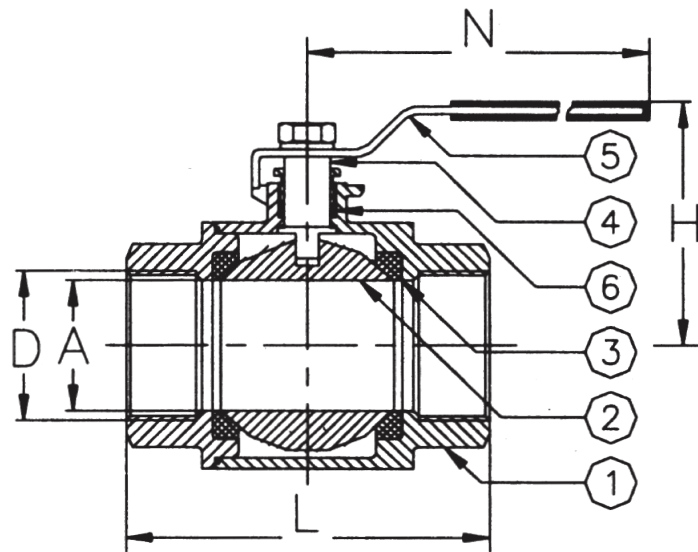

## Ball Valve PN 64 Thread Straight SS316

Model/Ref: 442095

*Partnership.  
Without Limits.*

[www.lauridsenindustri.com](http://www.lauridsenindustri.com)

Ball Valve PN 64 Thread Straight SS316

Variants:

Seating Carbon filled PTFE

Other dimensions/materials on request

DN	D	A		N	L	H		
8	1/4"	10		120	55	64		0,3
10	3/8"	12		120	60	64		0,3
15	1/2"	15		120	75	66		0,3
20	3/4"	20		130	80	66		0,6
25	1"	25		155	90	80		1,1
32	1 1/4"	32		155	110			