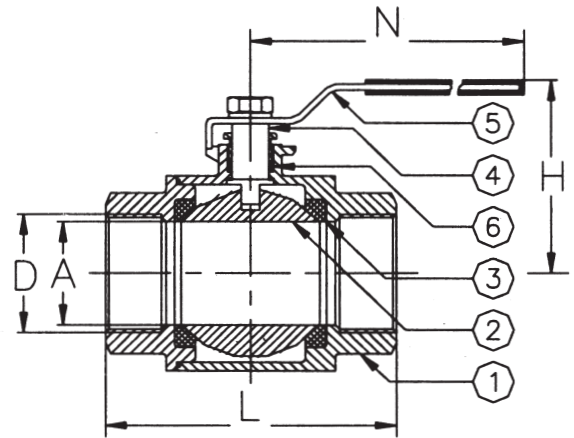

## Ball Valve PN 64 Thread Straight SS316

Model/Ref: 442095

*Partnership.  
Without Limits.*

[www.lauridsenindustri.com](http://www.lauridsenindustri.com)

Ball Valve PN 64 Thread Straight SS316

Variants:

Seating Carbon filled PTFE

Other dimensions/materials on request

DN	D	A		N	L	H		
8	1/4"	10		120	55	64		0,3
10	3/8"	12		120	60	64		0,3
15	1/2"	15		120	75	66		0,3
20	3/4"	20		130	80	66		0,6
25	1"	25		155	90	80		1,1
32	1 1/4"	32		155	110			