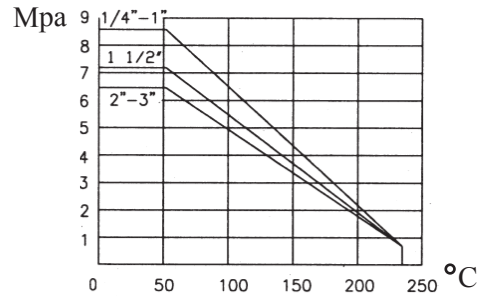

## Ball Valve PN 64 Thread Straight SS316

Model/Ref: 442095

*Partnership.  
Without Limits.*

[www.lauridsenindustri.com](http://www.lauridsenindustri.com)

Ball Valve PN 64 Thread Straight SS316

Variants:

Seating Carbon filled PTFE

Other dimensions/materials on request

DN	D	A		N	L	H		
8	1/4"	10		120	55	64		0,3
10	3/8"	12		120	60	64		0,3
15	1/2"	15		120	75	66		0,3
20	3/4"	20		130	80	66		0,6
25	1"	25		155	90	80		1,1
32	1 1/4"	32		155	110			