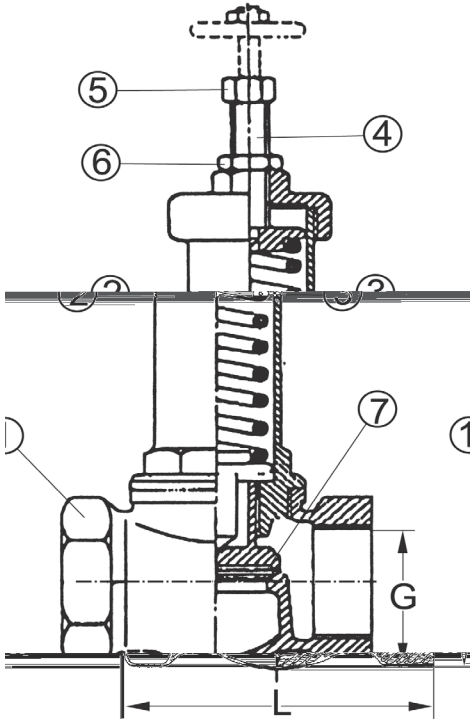

## Safety Valve PN 16 Thread Straight Bronze

Model/Ref: 473795

*Partnership.  
Without Limits.*

[www.lauridsenindustri.com](http://www.lauridsenindustri.com)

**Safety Valve PN 16 Thread Straight Bronze**

No	Part	Material
1	Body	Bronze Rg5
2	Bonnet	Bronze Rg5
3	Spring	Stainless steel SS316
4	Stem	Special brass
5	Nut	Special brass
6	Locking nut	Special brass
7	Disc	Bronze Rg5

**Variants:**  
 Flanged end

Other dimensions/materials on request

DN	G				L	Max working-pressure		Weight Kg
						Mpa		
15	1/2"				62	1,3		0,7
20	3/4"				70	1,3		0,9
25	1"				84	1,3		1,3
32	1 1/4"				105	1,3		2,2
40	1 1/2"				120	1,3		3,1
50	2"				145	1,3		4,2
65	2 1/2"				200	1,3		9,4