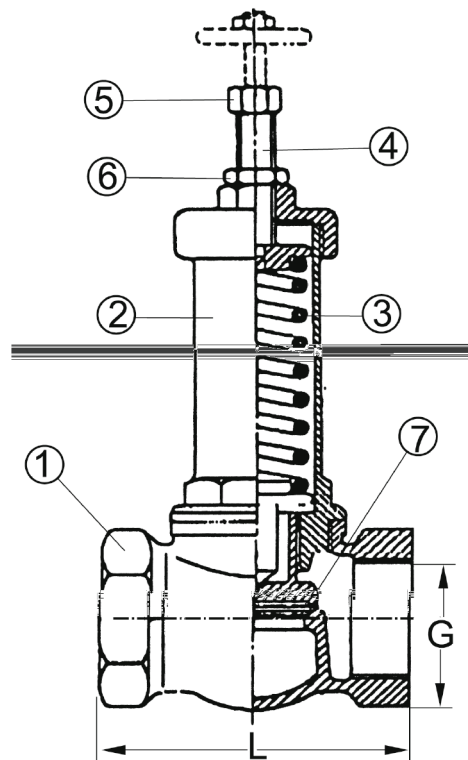

## Safety Valve PN 16 Thread Straight Bronze

Model/Ref: 473795

*Partnership.  
Without Limits.*

[www.lauridsenindustri.com](http://www.lauridsenindustri.com)

**Safety Valve PN 16 Thread Straight Bronze**

No	Part	Material
1	Body	Bronze Rg5
2	Bonnet	Bronze Rg5
3	Spring	Stainless steel SS316
4	Stem	Special brass
5	Nut	Special brass
6	Locking nut	Special brass
7	Disc	Bronze Rg5

**Variants:**  
 Flanged end

Other dimensions/materials on request

DN	G				L	Max working-pressure		Weight Kg
						Mpa		
15	1/2"				62	1,3		0,7
20	3/4"				70	1,3		0,9
25	1"				84	1,3		1,3
32	1 1/4"				105	1,3		2,2
40	1 1/2"				120	1,3		3,1
50	2"				145	1,3		4,2
65	2 1/2"				200	1,3		9,4