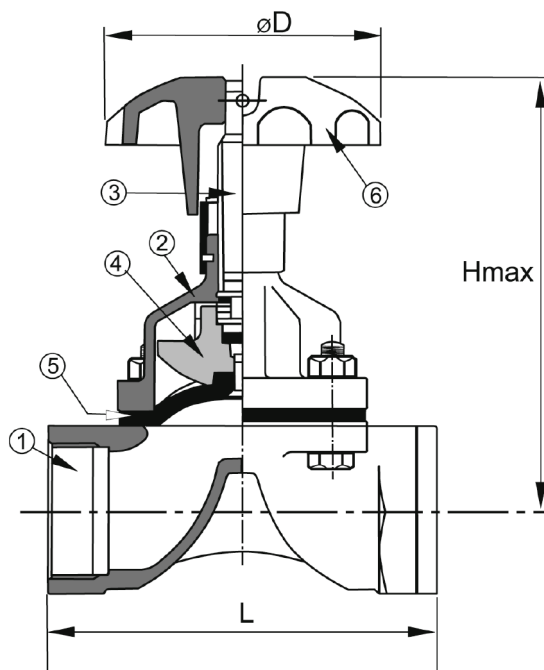

**Diaphragm Valve
PN 10 Thread Straight Bronze**

Model/Ref: 469021

*Partnership.
Without Limits.*

www.lauridsenindustri.com

Diaphragm Valve PN 10 Thread Straight Bronze