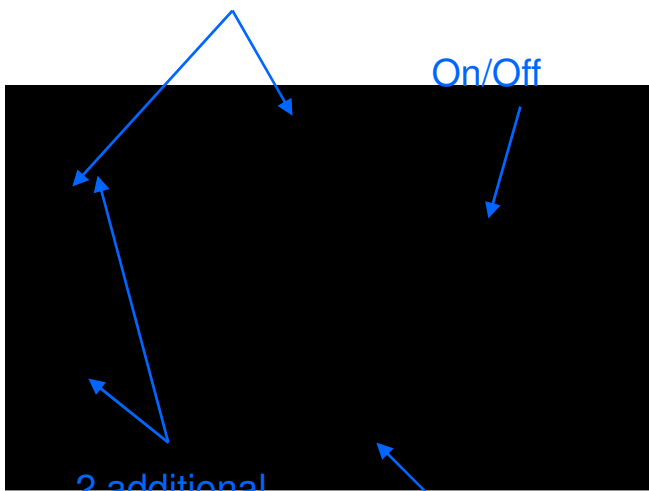

SPID'O AMX 50/4
Code : 002745

Stainless steel threaded inlet/outlet for brass fitting direct connection

2 additional outlets for filling and draining

On/Off

Pad for steady installation

CHARACTERISTICS

Power: 1 100 watts
Max. flow: 5,4 m³ / hour
Max. pressure: 4,8 bar
Max. height: 48m
Max. suction: 8 m

Material: stainless steel body
Electric wire: 1 m
Number of impellers: 4
Inlet: F 1"
Outlet: F 1"
Supplied fittings: nipple M 1" – M 1"1/4, universal elbow M 1"1/4 – M 1" + Ø25

KEY POINTS

MULTISTAGE – EFFECIENCY - SILENCE
Low weight – Easy to carry
Longlasting product
Easy to install