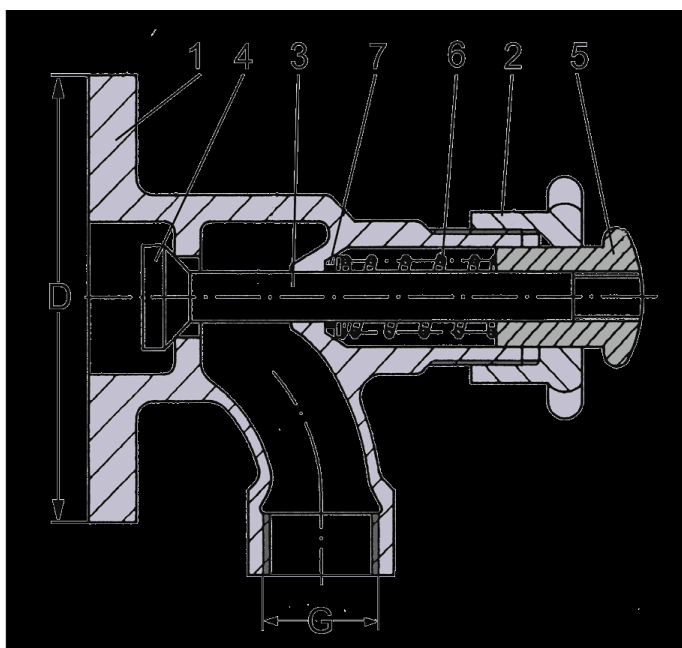

**Self Closing Valve PN 10
Flange Angle Bronze Rg5**

Model/Ref: 357321

*Partnership.
Without Limits.*

www.lauridsenindustri.com