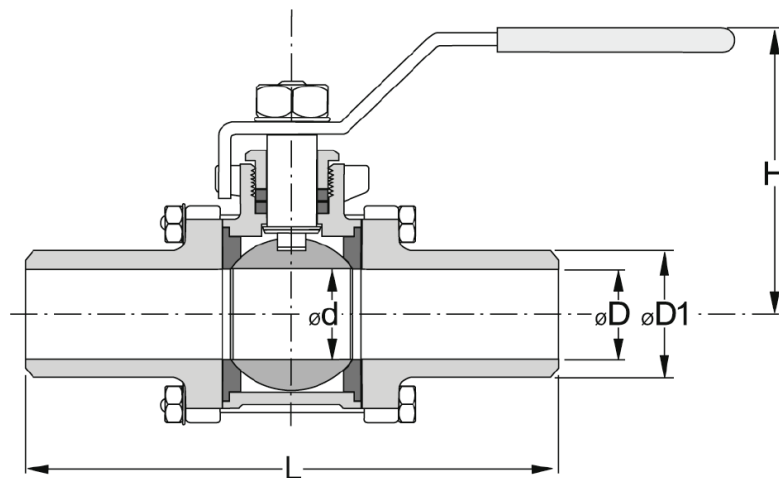

Ball Valve PN 64 Butt weld Straight SS316

Model/Ref: 440695

With ISO-top flange

*Partnership.
Without Limits.*

www.lauridsenindustri.com

Ball Valve PN 64 Butt weld Straight SS316

With ISO-top fange