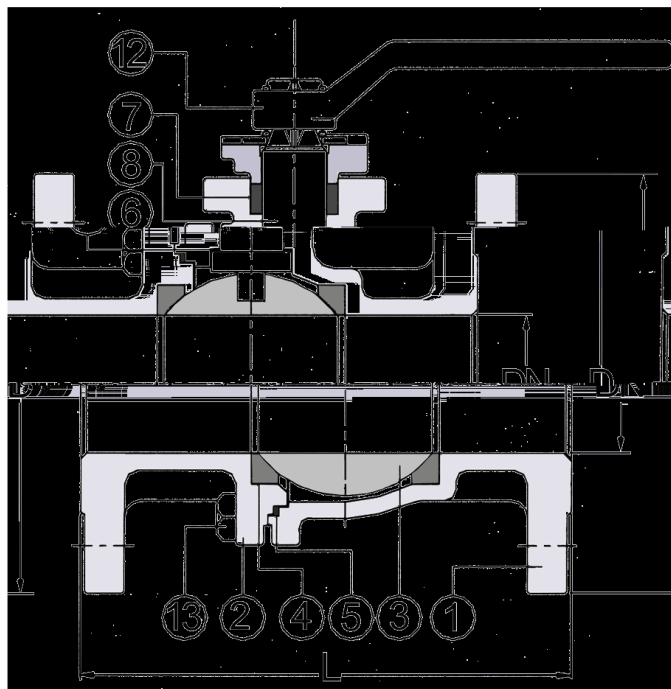

**Ball Valve ANSI 300 Flange
Straight CF8M**

Model/Ref: 445198

*Partnership.
Without Limits.*

www.lauridsenindustri.com

Ball Valve ANSI 300 Flange Straight CF8M