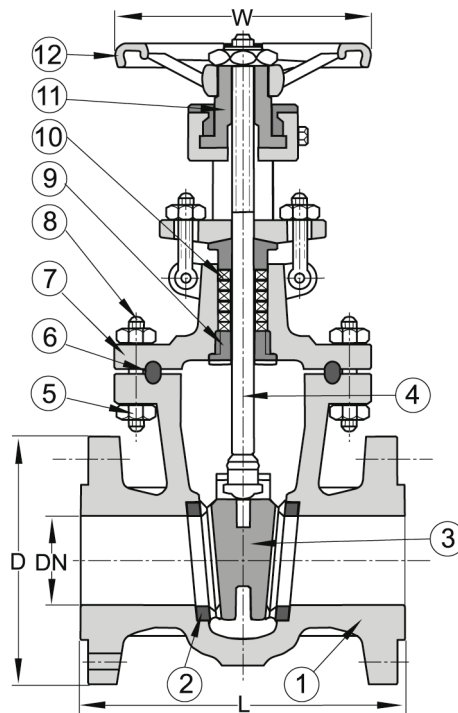

Gate Valve ANSI 300 Flange Straight WCB

Model/Ref: 620768

*Partnership.
Without Limits.*

www.lauridsenindustri.com